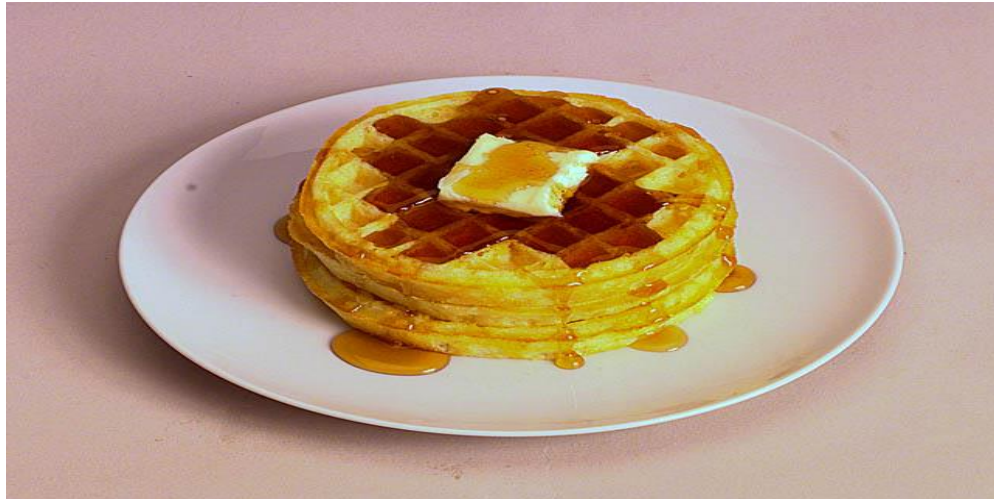

Dad's

Belgian Waffles

All You Care to Eat

SERVING: WAFFLES, SAUSAGES, TOPPINGS and BEVERAGES

EAST BETHEL FIRE AUXILIARY

Saturday January 27th, 2018

8:00am-11:00am

EBFD Station #1